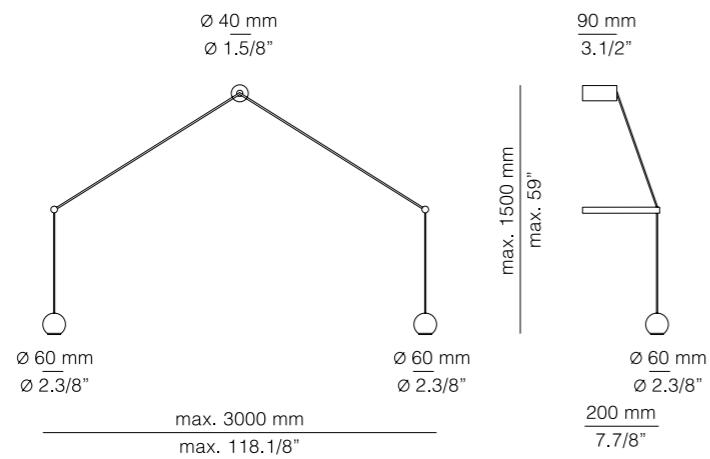

COM 4072-W

LED 2 x 3W
(2700K / Ang. 38° / >90CRI
350mA) / 100V - 240V
Typ* 2x285 lumens
Non Dimmable

COM 4072-M

LED 2 x 3W
(3000K / Ang. 38° / >90CRI
350mA) / 100V - 240V
Typ* 2x367 lumens
Non Dimmable

Finishes

- 26 BLACK
- 55 BEIGE
- 59 TERRACOTTA

Additional

We offer custom finishes, sizes, and alternate lamping for projects.

Photographs may show non-standard products.