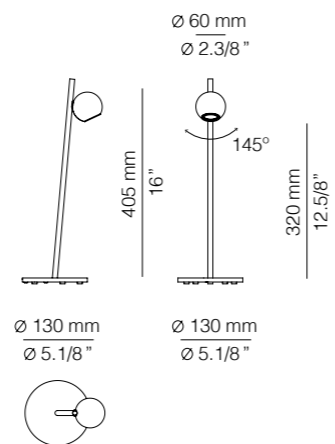

COM 4077-W

LED 3W
(2700K / Ang. 38° / >90CRI
24V) / 100V - 240V
Typ* 300 lumens
Push button dimmer on the cord
Universal plug

COM 4077-M

LED 3W
(3000K / Ang. 38° / >90CRI
24V) / 100V - 240V
Typ* 330 lumens
Push button dimmer on the cord
Universal plug