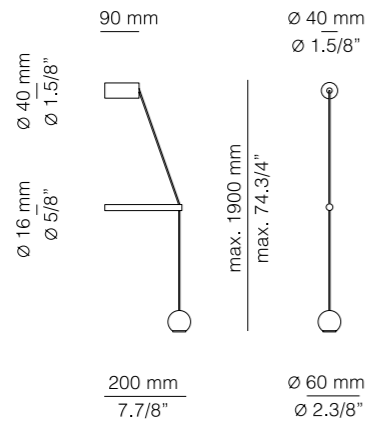

COM 4071-W

LED 3W
(2700K / Ang. 38° / >90CRI
350mA) / 100V - 240V
Typ* 285 lumens
Non Dimmable