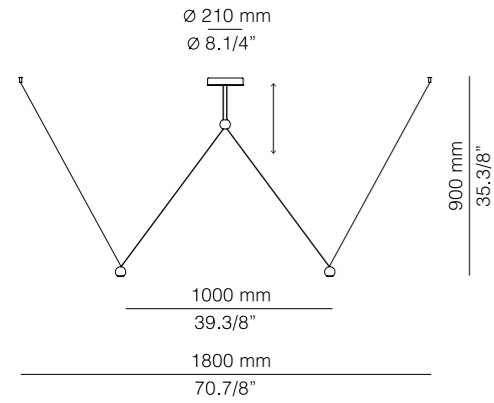

COM 4074-W

LED 6,2W  
(2700K / Ang. 38° >90CRI  
300mA) / 230V  
Typ\* 625 lumens  
Dimmable Triac

COM 4074-M

LED 6,2W  
(3000K / Ang. 38° >90CRI  
300mA) / 230V  
Typ\* 652 lumens  
Dimmable Triac

COM R21S2 / With surface canopy