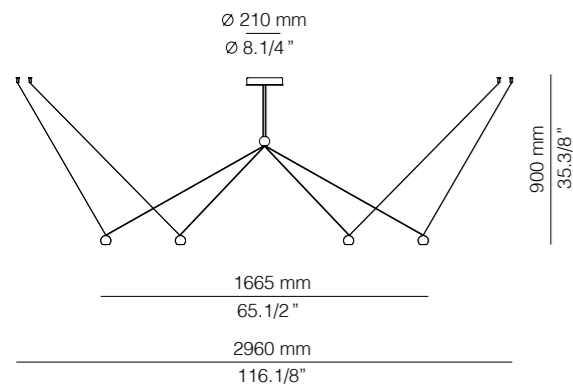

COM R21S4 / With surface canopy