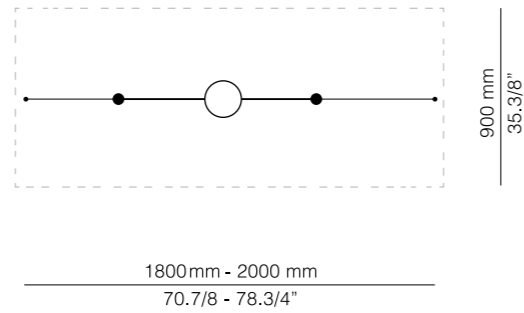

COM 4074-W

LED 6,2W  
(2700K / Ang. 38° >90CRI  
300mA) / 230V  
Typ\* 625 lumens  
Dimmable Triac

COM 4074-M

LED 6,2W  
(3000K / Ang. 38° >90CRI  
300mA) / 230V  
Typ\* 652 lumens  
Dimmable Triac

COM R21S2 / With surface canopy