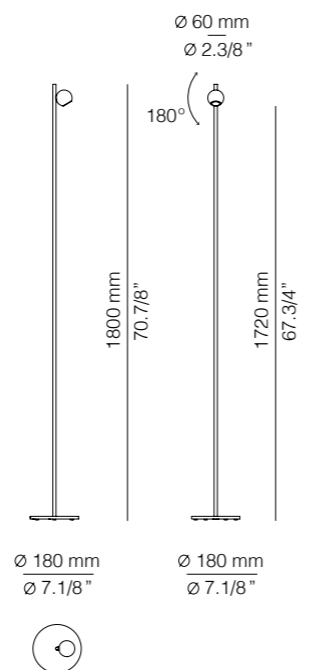

COM 4079-M

LED 6,2W
(3000K / Ang. 38° / >90CRI
300mA) / 100V - 240V
Typ* 652 lumens
Push button dimmer on the cord
Universal plug