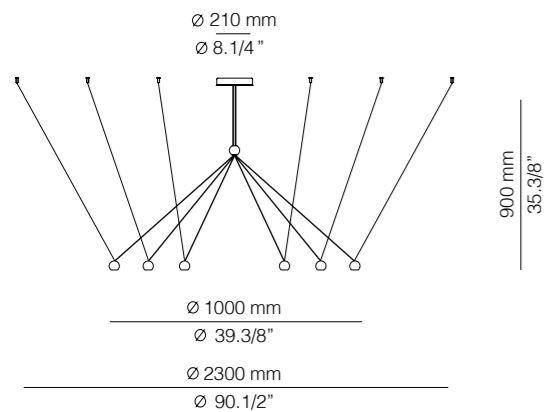

COM 21S6 / With surface canopy