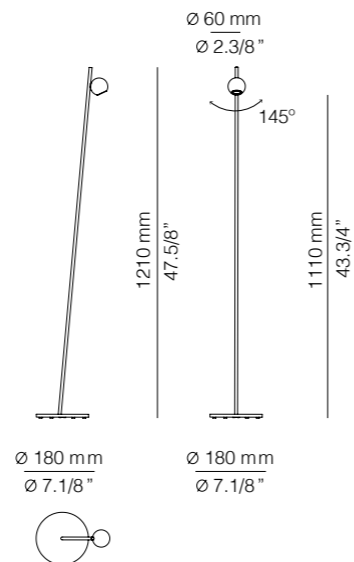

COM 4078-M

LED 3W
(3000K / Ang. 38° / >90CRI
24V) / 100V - 240V
Typ* 330 lumens
Push button dimmer on the cord
Universal plug