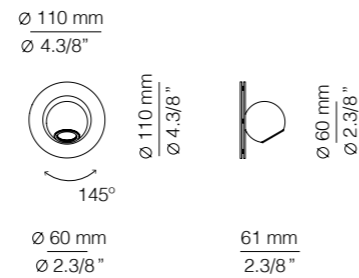

COM 4073R-M
With recessed canopy

LED 3W
(3000K / Ang. 38° / >90CRI
350mA) / 230V
Typ* 367 lumens
Remote driver
Non Dimmable