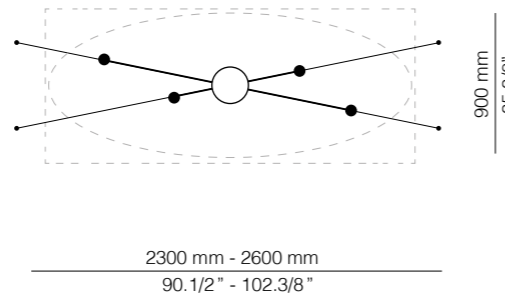

COM R21S4 / With surface canopy